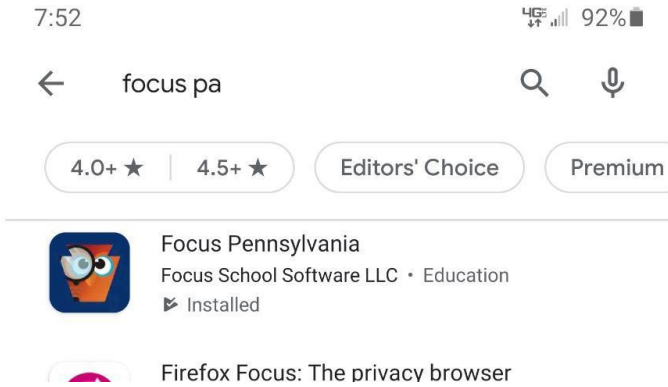

Memorial Elementary School - 704

Grades News Planner Reports

Schedule Not Available

At this point you are finished.

Focus - Parent Portal Phone App

Focus also has a Phone App that can be found in both Google Play Store and Apple Apps Store. Be sure you've already logged into Focus from a Laptop or Desktop to reset your password. Search for Focus PA in the store